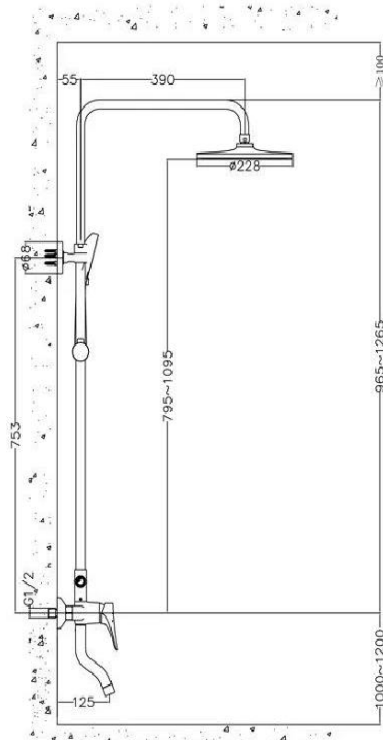

Brand: JOMOO, China
 Name: Pressure boost shower system round overhead shower
 Item Code: 36512-122/DB-I011

Designer:
 Color / Finish: Matt Black
 Dimensions: (See data drawing below for dimension)

Product info:

- Premium brass
- Ceramic cartridge
- Pressure boost
- Easy clean silicone nozzles
- Swivel Tub spout

Flushing of pipe must be done before fittings are installed. Failure to do so voids the warranty.
 Follow cleaning instructions and avoid using any harmful chemicals.
 All information is for reference only. Installation shall always be based on the specs provided with actual delivered items.
 For more info, visit www.sanitecph.com