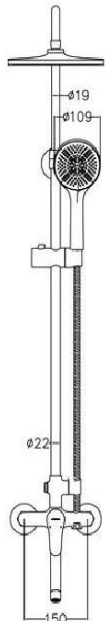

Brand: JOMOO, China
 Name: Pressure boost shower system round overhead shower
 Item Code: 36512-122/DB-I011

Designer:
 Color / Finish: Matt Black
 Dimensions: (See data drawing below for dimension)

Product info:

- Premium brass
- Ceramic cartridge
- Pressure boost
- Easy clean silicone nozzles
- Swivel Tub spout

Flushing of pipe must be done before fittings are installed. Failure to do so voids the warranty.
 Follow cleaning instructions and avoid using any harmful chemicals.
 All information is for reference only. Installation shall always be based on the specs provided with actual delivered items.
 For more info, visit www.sanitecph.com